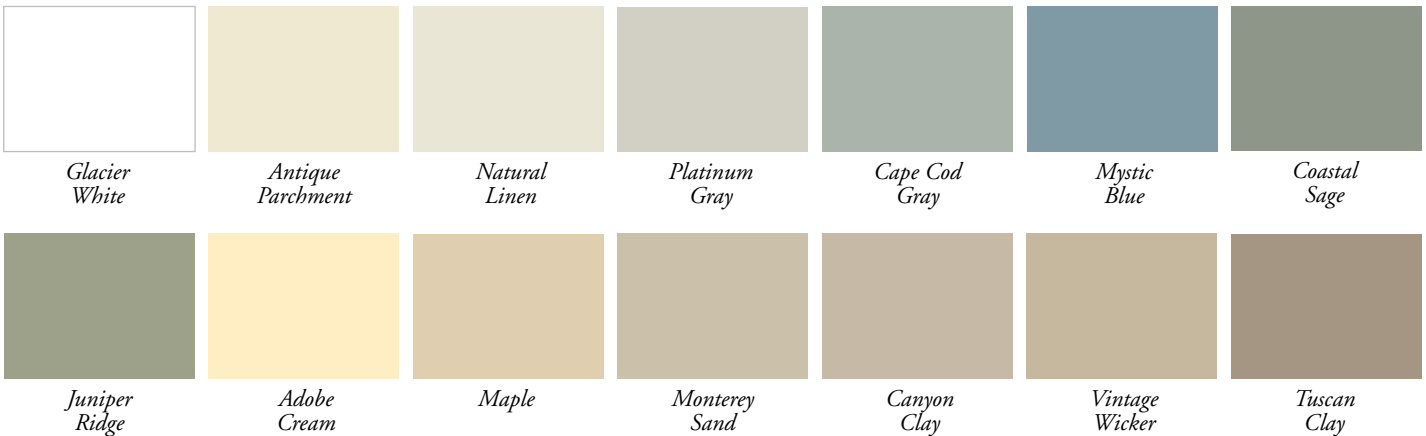

COLOR AND DESIGN INSPIRATION

Coventry's full array of profiles and colors makes it easy to give your home a style all its own. Whether you prefer a subtle monochromatic color scheme in classic hues or rich architectural colors with contrasting accents, Coventry has everything you need to achieve your ideal finished look.

STANDARD COLOR COLLECTION