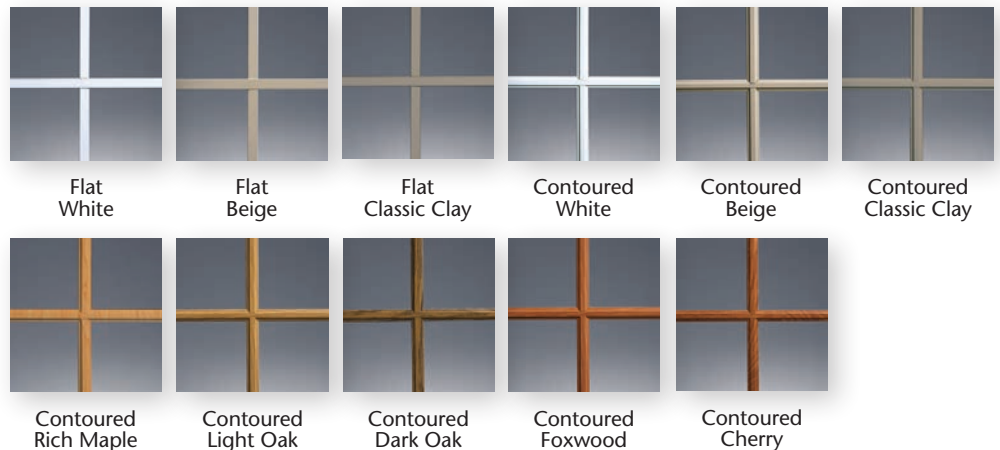

EXTERIOR COLORS.

INTERIOR COLORS.

** Extruded solid color. Note: Classic Clay base is not available with exterior color finishes.

*White woodgrain is available with a Beige or Classic Clay base only.

Note: White, Beige and Classic Clay windows and patio doors will have matching interior hardware. Windows and patio doors ordered with a Light Oak, Dark Oak or Rich Maple interior will receive Pontiac Gold hardware. Windows and patio doors ordered with a Cherry or Foxwood interior will receive Brown hardware.

Design Options

GRID OPTIONS.

Decorative grids lend an added measure of style and dimension to your windows. Contoured colonial grids are available in 3/4" and 1" profiles with complementary colors and matching woodgrains.⁹

All grids are enclosed within the insulated glass unit for easy cleaning. First, select a grid pattern from one of our five styles, and then choose a grid profile to achieve your ideal finished look.

Flat Grids – available in Colonial, Diamond, Craftsman, Prairie and Double Perimeter patterns.

Contoured Grids – available in Colonial, Craftsman, Prairie and Double Perimeter patterns.

⁹ 1" contoured colonial grids are not available in matching woodgrains.

PATTERNS

PROFILES

V-GROOVED CUT GLASS.

Mezzo Windows and Alside Patio Doors offer three classic V-grooved cut glass patterns – the perfect way to add a touch of elegance without obstructing the view.