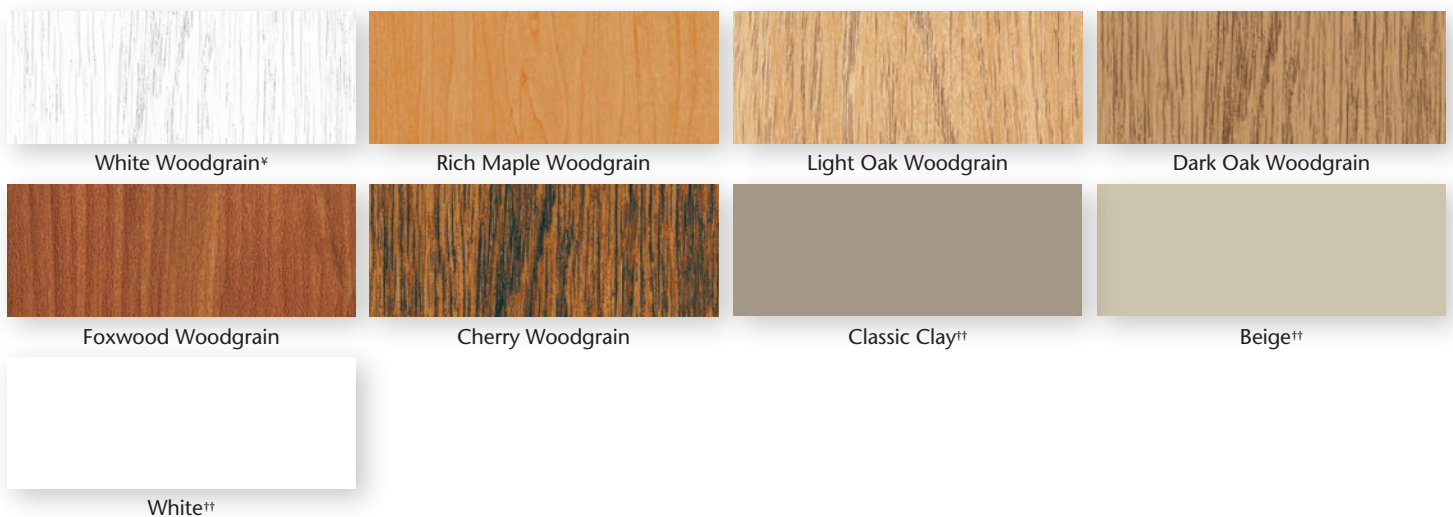

CONTEMPORARY AND CLASSIC PATIO DOOR HANDLES.

FRENCH PATIO DOOR HANDLES.

Contemporary, Classic and French-style exterior patio door handles are available in White, Beige, Classic Clay and Black.

CONTEMPORARY-STYLE SLIDING PATIO DOOR

CLASSIC-STYLE SLIDING PATIO DOOR

FRENCH-STYLE SLIDING PATIO DOOR

FrameWorks® Color Collection

EXCEPTIONAL STYLE FOR EVERY HOME.

Beauty and vision, performance and strength – it all comes together in Mezzo’s exciting collection of styles, colors and custom accents. Our FrameWorks exterior colors feature a cutting-edge polyurethane coating technology with heat-reflective pigments for a remarkably strong and fade-resistant finish. Interior woodgrain laminates are performance-engineered for superb durability that maintains its attractive appearance over the life of the product.

EXTERIOR COLORS.

INTERIOR COLORS.

** Extruded solid color. Note: Classic Clay base is not available with exterior color finishes.

*White woodgrain is available with a Beige or Classic Clay base only.

Note: White, Beige and Classic Clay windows and patio doors will have matching interior hardware. Windows and patio doors ordered with a Light Oak, Dark Oak or Rich Maple interior will receive Pontiac Gold hardware. Windows and patio doors ordered with a Cherry or Foxwood interior will receive Brown hardware.