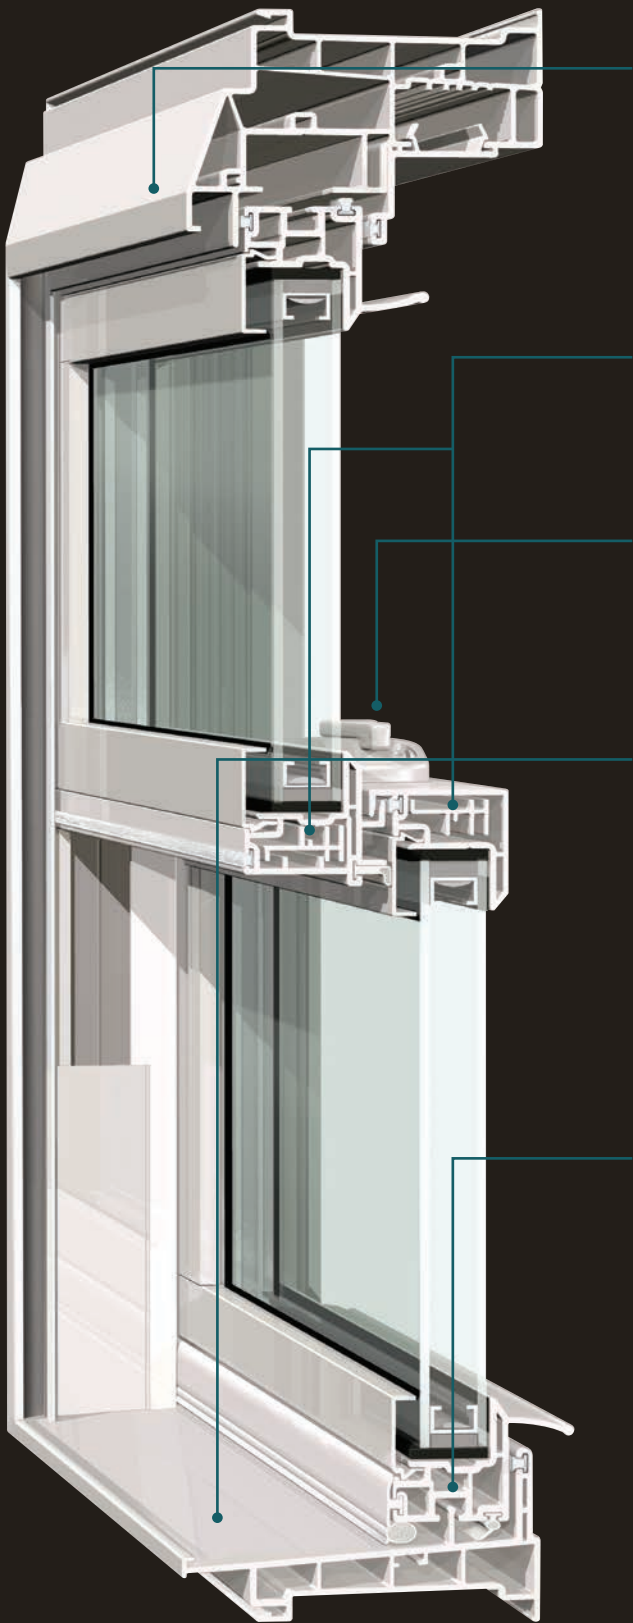

The beauty of our EdgeForce narrowline frame and sashes is subtle and substantial at the same time. The sleek design is visually clean and contemporary, with a larger glass area for exceptional daylighting and outside viewing. And beneath the elegance? Internal chambers are meticulously engineered for structural integrity and enhanced energy efficiency.