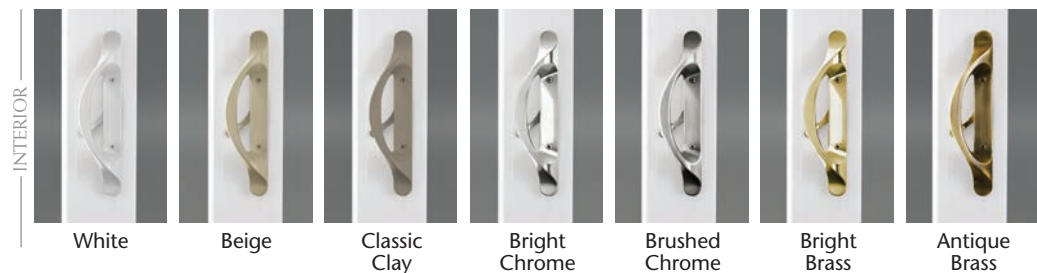

CONTEMPORARY AND CLASSIC PATIO DOOR HANDLES.