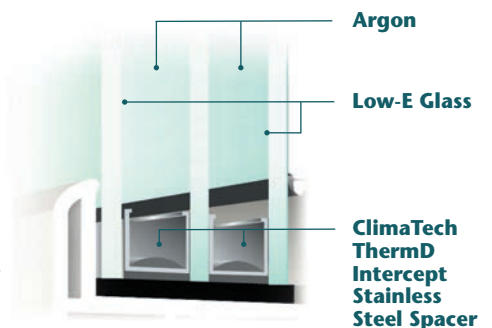

TAKE A CLOSER LOOK AT MEZZO'S TRIPLE-PANE, ULTRA-EFFICIENT GLASS SYSTEM:

Further increase the energy efficiency of your Mezzo Windows with triple-pane glass protection. This high-performance design features a 1" thick (nominal) glass unit, three panes of glass, two surfaces of Low-E (low-emissivity) technology, and two spaces of argon gas, along with the ClimaTech ThermD Intercept Stainless Steel Spacer for a powerful energy-saving shield. You'll also appreciate the improved overall comfort and quieter indoor ambiance of your home.